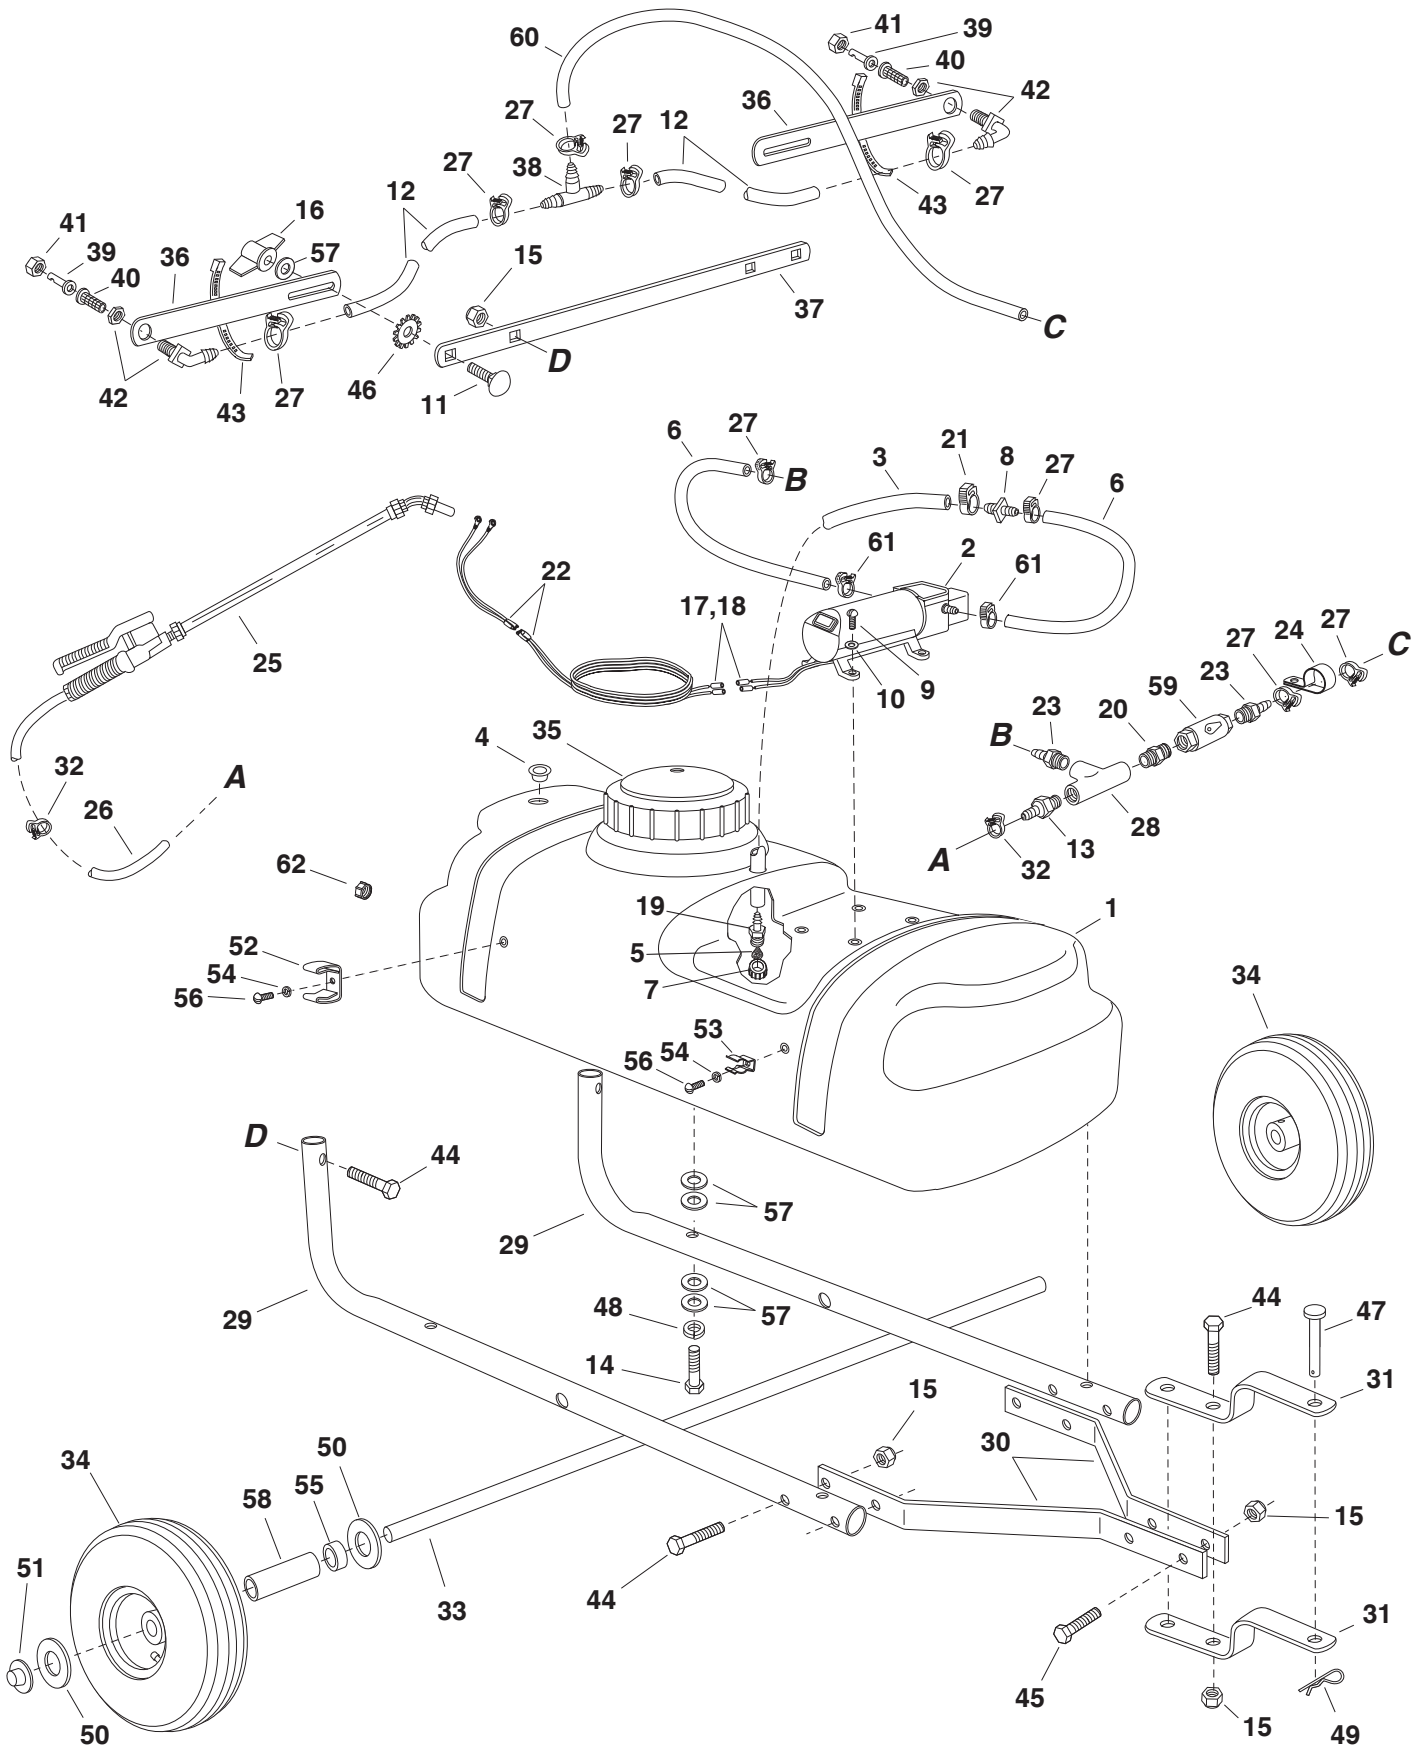

45-02923

45-02923

REF. NO.	PART NO.	QTY.	DESCRIPTION	REF. NO.	PART NO.	QTY.	DESCRIPTION
1	42105	1	Tank (15 Gal.)	33	24584	1	Axle, 1/2"
2	48297	1	Pump and Motor	34	46503	2	Wheel
3	45022	1	Hose, 1/2" ID (14" Lg.)	35	46700	1	Lid
4	41452	1	Caplug Plug	36	24122	2	Boom Bar
5	45024	1	Strainer, Cap Type 1"	37	24585	1	Bracket, Boom Mount
6	47002	2	Hose, 3/8" ID (10" Lg.)	38	47394	1	Tee, Plastic 3/8" Hose
7	45032	1	Nut, Swivel 3/4" Garden Hose	39	45028	2	Nozzle, SS Floodjet
8	47005	1	Reducer, Hose Mender 1/2" x 3/8"	40	45029	2	Strainer, Screen Type
9	47078	4	Screw, Pan Hd. 10-24 x 3/4" Lg.	41	45037	2	Nut, Screen Body
10	43910	4	Washer, Flat #10 SAE	42	47396	2	Elbow, Plastic 11/16" Thd.
11	43682	2	Bolt, Carriage 5/16-18 x 1-1/4"	43	726-0178	2	Nylon Tie
12	47392	2	Hose, 3/8" ID (21" Lg.)	44	44180	8	Bolt, Hex 5/16-18 x 2"
13	47414	1	Adapter, 1/4" NPT x 1/4" Barb	45	43840	2	Bolt, Hex 5/16-18 x 1-1/4"
14	43084	4	Bolt, Hex 5/16-18 x 1-3/4"	46	44732	2	Washer, Tooth Lock 5/16"
15	47810	10	Nut, Hex 5/16-18 (Nylock)	47	47623	1	Hitch Pin
16	712-0421	2	Knob	48	43086	4	Lock Washer, 5/16"
17	45085	2	Terminal, .25 Male	49	43343	1	Pin, Hair Cotter #4 (1/8")
18	45086	2	Terminal, .25 Female	50	R19171616	4	Washer, 17/32" x 1"
19	46276	1	Adapter, 3/4" GH x 1/2" Barb	51	44166	2	Hub Cap (1/2" Palnut)
20	47411	1	Nipple (nylon) 1/4"	52	47397	1	Clip (Large), Spray Gun
21	45025	1	Clamp, 1/2"	53	45180	1	Clip (Small), Spray Gun
22	45018	1	Connector with Wire	54	736-0722	2	Lock Washer, #10
23	47412	2	Adapter (nylon) 1/4" x 3/8"	55	27231	2	Spacer
24	47413	1	Clamp, Conduit	56	45040	2	Screw, Phillips Hd. #10-24 x 1/2"
25	47406	1	Spray Gun	57	43081	18	Washer, 5/16" Std. Wrt.
26	49761	1	Hose, 1/4" ID (15' Lg)	58	46578	2	Spacer
27	41486	9	Clamp, 3/8" (Schedule-E)	59	47416	1	Valve, Nylon 1/4"
28	47415	1	Tee, Nylon 1/4" NPT.	60	47421	1	Hose, 3/8" ID (28" Lg.)
29	48296	2	Frame Tube	61	45026	2	Clamp, 3/8" (Schedule-F)
30	24860	2	Hitch Arm	62	48719	1	Drain Cap
31	23014	2	Hitch Bracket		42599	1	Owners Manual
32	49779	2	Clamp, Coiled Hose				